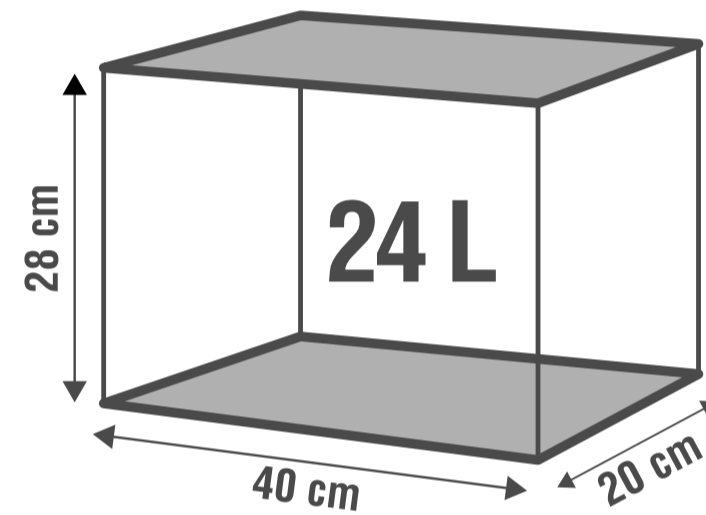

Slip case packaging, to allow purchasers to view the aquarium

Aquarium length

Name of the range

EKAİ 30 AQUARIUM

EKAİ glass aquarium kit, supplied with a hinged cover and feeding hatch.

MADE IN

EUROPE

Gross volume: **12 L**
Size:
30 x 15 x 26,5 cm

Size:
350 x 182 x 282 mm

Ref. Pink
307240

Ref. Blue
307239

Ref. Green
307241

Ref. Grey
307242

EKAİ 40 AQUARIUM

EKAİ glass aquarium kit, supplied with a hinged cover and feeding hatch.

MADE IN

EUROPE

Gross volume: **24 L**
Size:
40 x 20 x 28 cm

This aquarium is supplied with an adjustable **EKAİ 200 filter - 170 L/H**, with two filtration media: EKAİ foam cartridge (Ref. 329230) and EKAİ charcoal cartridge (Ref. 329231)

Size:
405 x 207 x 296 mm

Ref. Green
307245 

Ref. Blue
307243

Ref. Pink
307244

Ref. Grey
307246

EQUIPMENT

Consumables

Charcoal cartridge x2