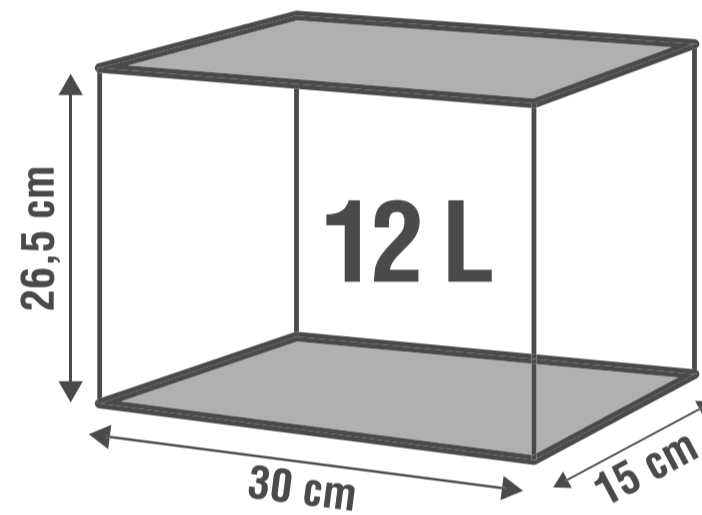

Fitted with a filter

Good for
MY PET

30
cm

35
cm

40
cm

PACKAGING

Cut-out section to see the actual colour of the aquarium

Built-in EKAİ filter

Slip case packaging, to allow purchasers to view the aquarium

Aquarium length

Name of the range

EKAİ 30 AQUARIUM

EKAİ glass aquarium kit, supplied with a hinged cover and feeding hatch.

MADE IN

EUROPE

Gross volume: **12 L**
Size:
30 x 15 x 26,5 cm

This aquarium is supplied with an adjustable **EKAİ 200 filter - 170 L/H**, with two filtration media: EKAİ foam cartridge (Ref. 329230) and EKAİ charcoal cartridge (Ref. 329231)

Size:
300 x 152 x 267 mm

Gross volume: **18 L**
Size:
35 x 18 x 28 cm

This aquarium is supplied with an adjustable **EKAİ 200 filter - 170 L/H**, with two filtration media: EKAİ foam cartridge (Ref. 329230) and EKAİ charcoal cartridge (Ref. 329231)