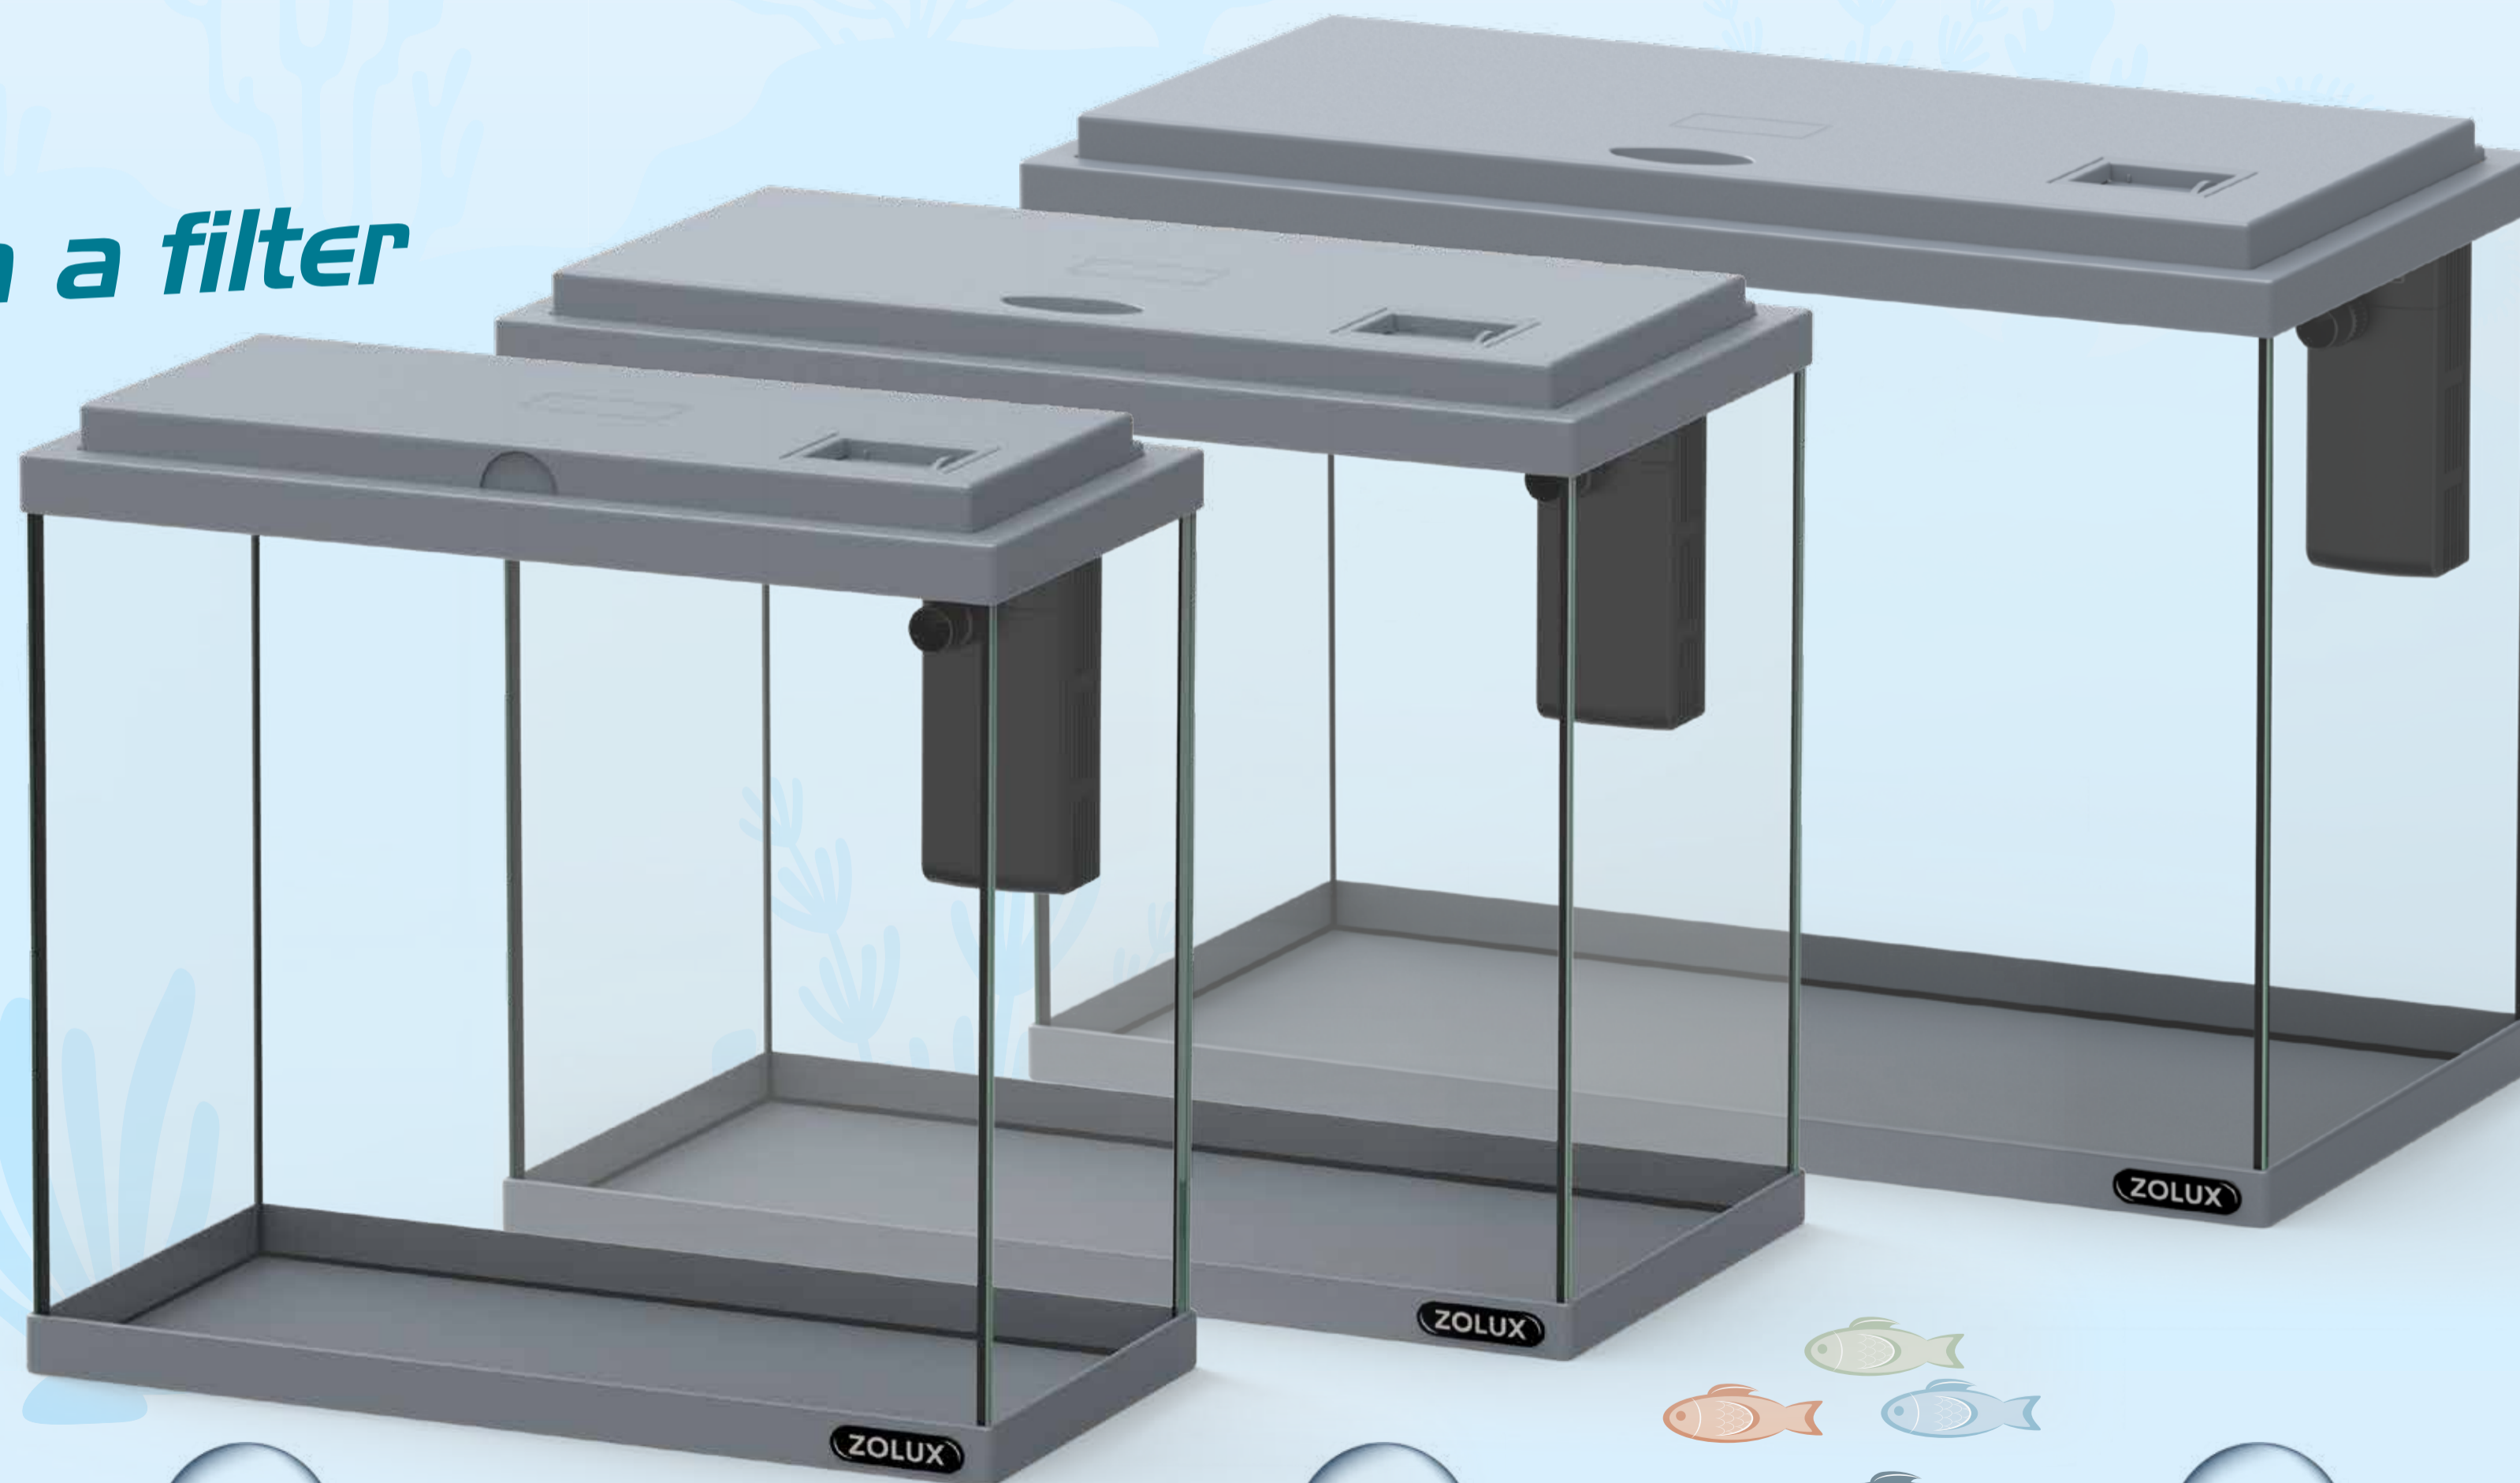

Fitted with a filter

Good for
MY PET

30
cm

35
cm

40
cm

PACKAGING

Cut-out section to see the actual colour of the aquarium

Built-in EKAİ filter

Slip case packaging, to allow purchasers to view the aquarium

Aquarium length

Name of the range

EKAİ 30 AQUARIUM

EKAİ glass aquarium kit, supplied with a hinged cover and feeding hatch.

MADE IN

EUROPE

Gross volume: **12 L**
Size:
30 x 15 x 26,5 cm

This aquarium is supplied with an adjustable **EKAİ 200 filter - 170 L/H**, with two filtration media: EKAİ foam cartridge (Ref. 329230) and EKAİ charcoal cartridge (Ref. 329231)

Size:
300 x 152 x 267 mm

Gross volume: **18 L**
Size:
35 x 18 x 28 cm

This aquarium is supplied with an adjustable **EKAİ 200 filter - 170 L/H**, with two filtration media: EKAİ foam cartridge (Ref. 329230) and EKAİ charcoal cartridge (Ref. 329231)