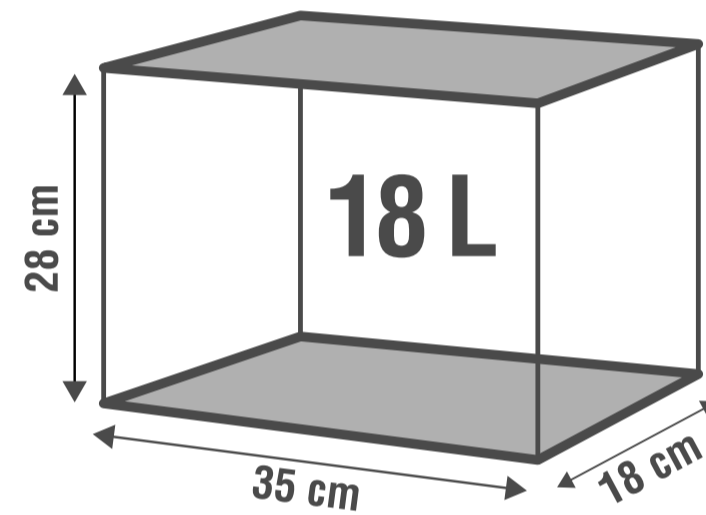

Fitted with a filter

Good for
MY PET

30
cm

35
cm

40
cm

PACKAGING

Cut-out section to see the actual colour of the aquarium

Built-in EKAİ filter

Slip case packaging, to allow purchasers to view the aquarium

Aquarium length

Name of the range

EKAİ 30 AQUARIUM

EKAİ glass aquarium kit, supplied with a hinged cover and feeding hatch.

MADE IN

EUROPE

Gross volume: **12 L**
Size:
30 x 15 x 26,5 cm

Gross volume: **18 L**
Size:
35 x 18 x 28 cm

This aquarium is supplied with an adjustable **EKAİ 200 filter - 170 L/H**, with two filtration media: EKAİ foam cartridge (Ref. 329230) and EKAİ charcoal cartridge (Ref. 329231)

Size:
405 x 207 x 296 mm

Ref. Green
307245 

Ref. Blue
307243

Ref. Pink
307244

Ref. Grey
307246

EQUIPMENT

Consumables

Charcoal cartridge x2