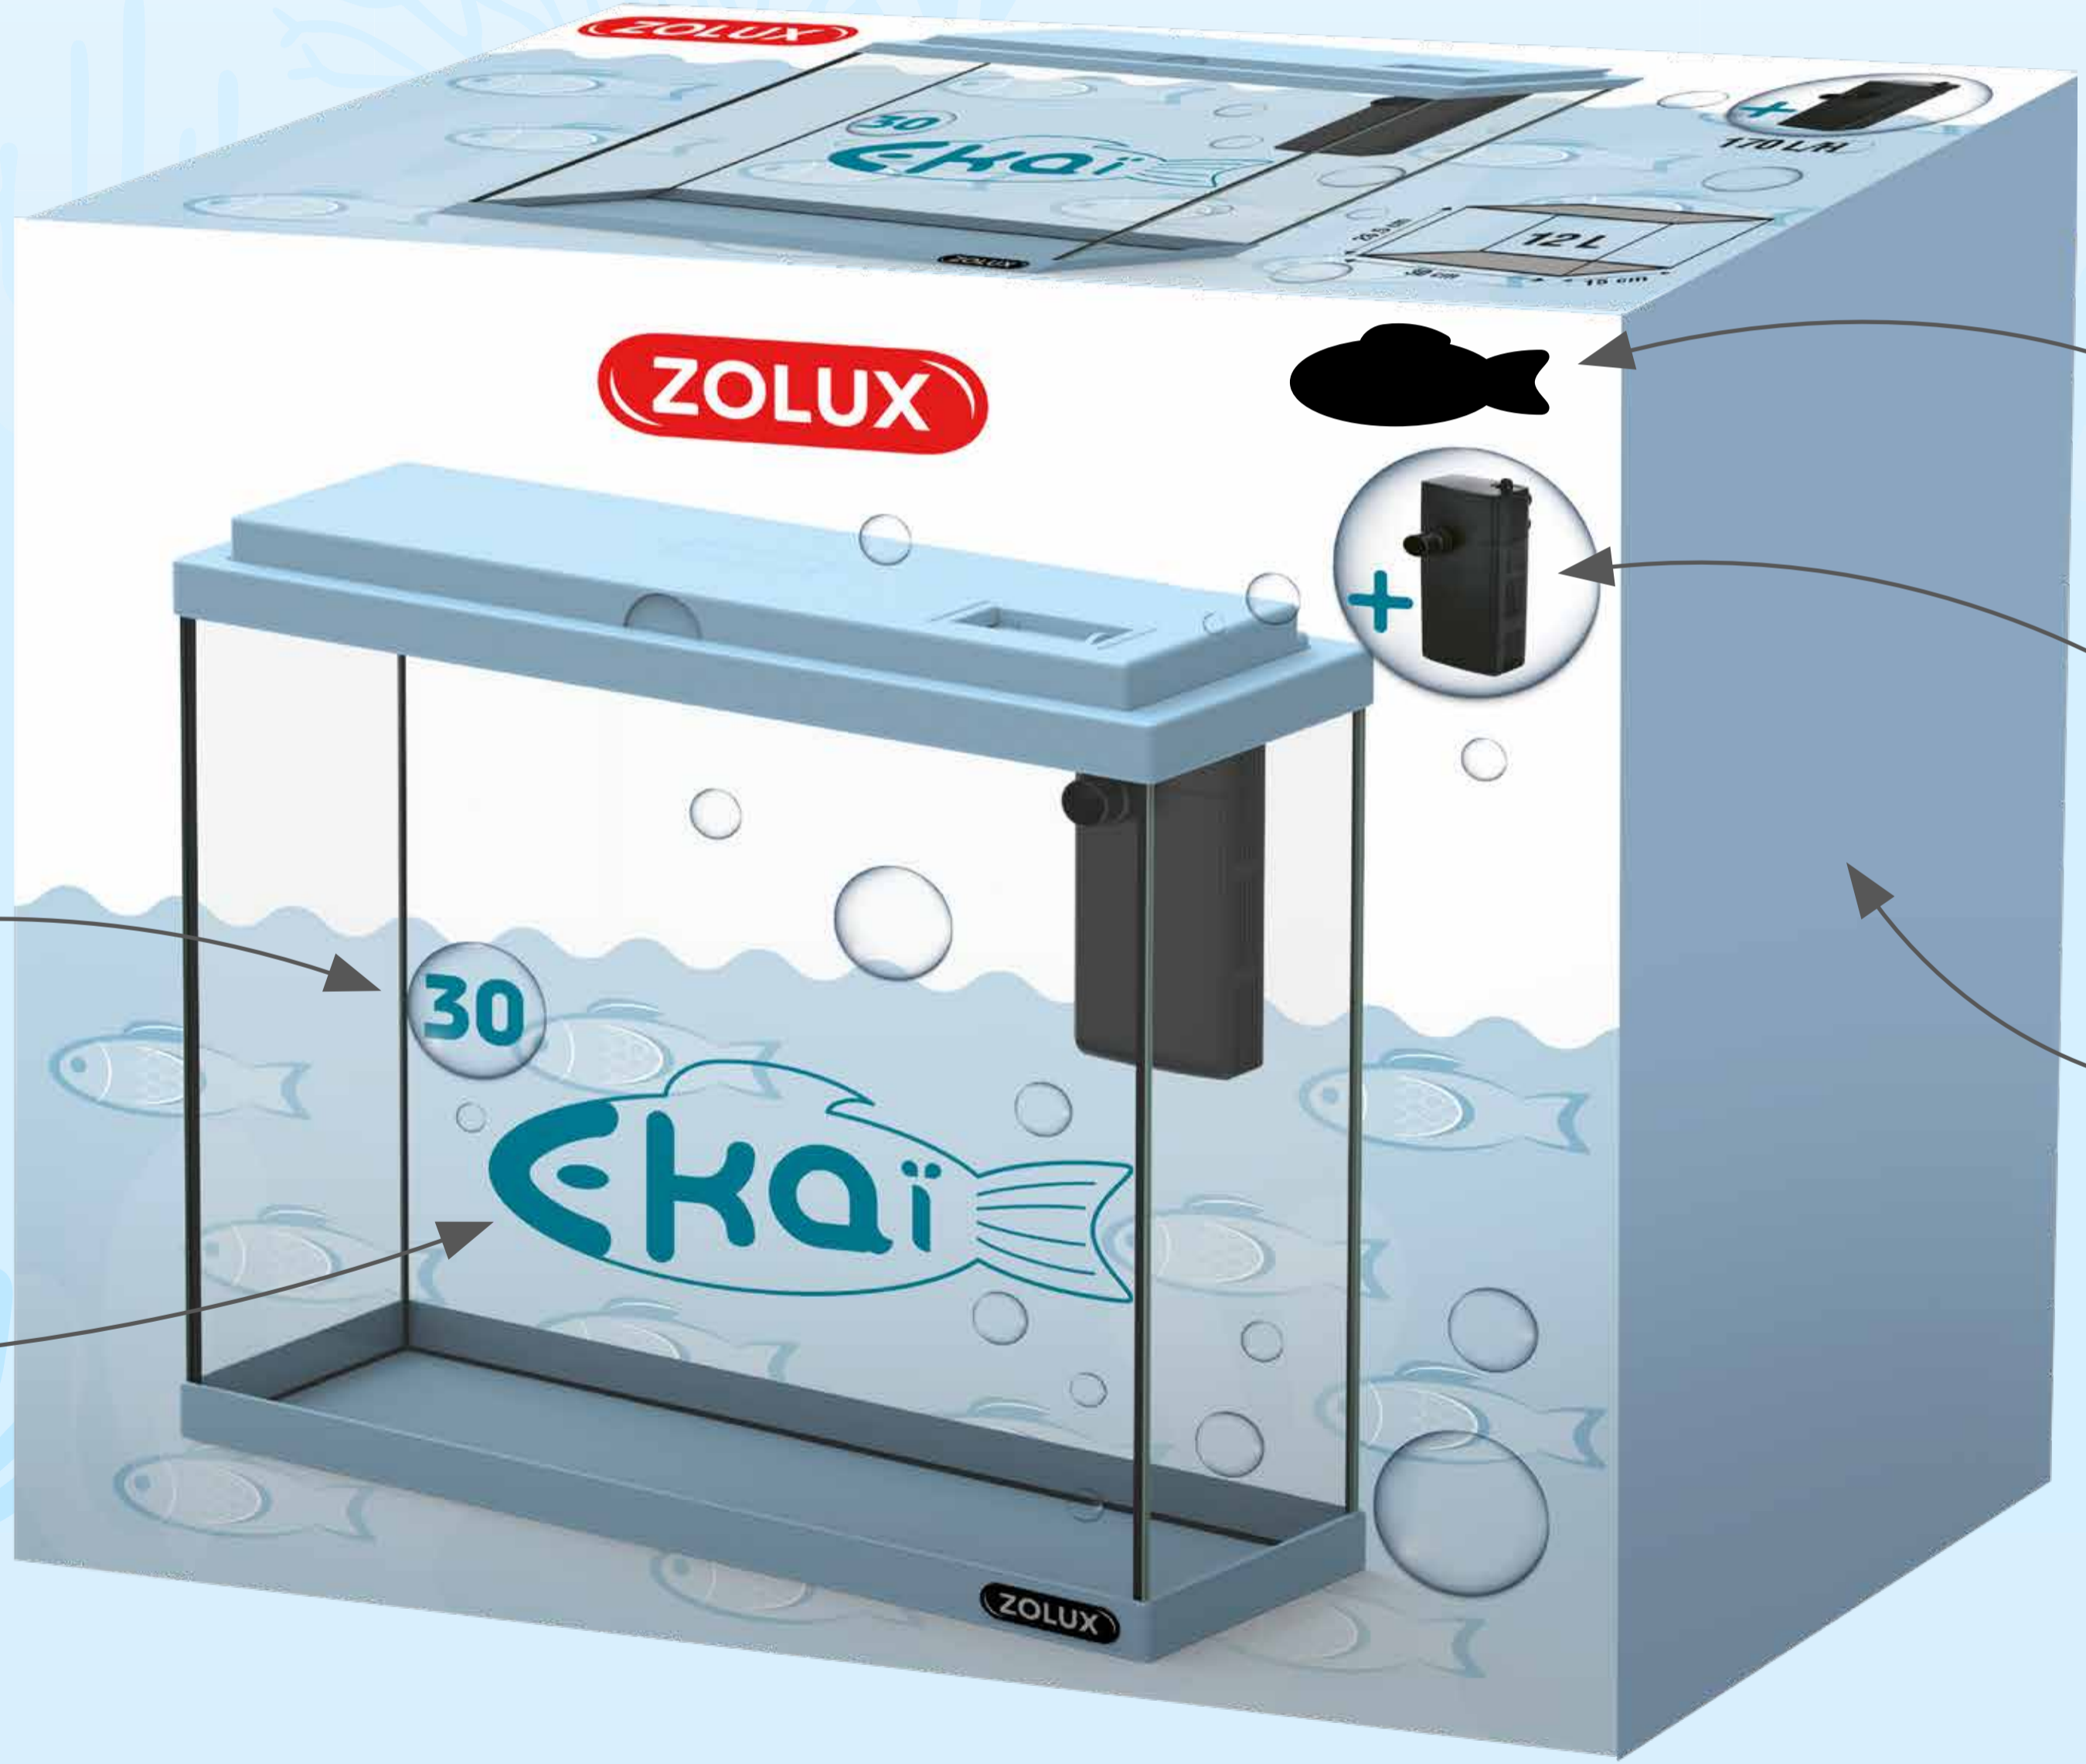

Fitted with a filter

Good for
MY PET

30
cm

35
cm

40
cm

PACKAGING

Cut-out section to see the actual colour of the aquarium

Built-in EKAİ filter

Slip case packaging, to allow purchasers to view the aquarium

Aquarium length

Name of the range

EKAİ 30 AQUARIUM

EKAİ glass aquarium kit, supplied with a hinged cover and feeding hatch.

MADE IN

EUROPE

Gross volume: **12 L**
Size:
30 x 15 x 26,5 cm

This aquarium is supplied with an adjustable **EKAİ 200 filter - 170 L/H**, with two filtration media: EKAİ foam cartridge (Ref. 329230) and EKAİ charcoal cartridge (Ref. 329231)

Size:
300 x 152 x 267 mm

Gross volume: **18 L**
Size:
35 x 18 x 28 cm

This aquarium is supplied with an adjustable **EKAİ 200 filter - 170 L/H**, with two filtration media: EKAİ foam cartridge (Ref. 329230) and EKAİ charcoal cartridge (Ref. 329231)